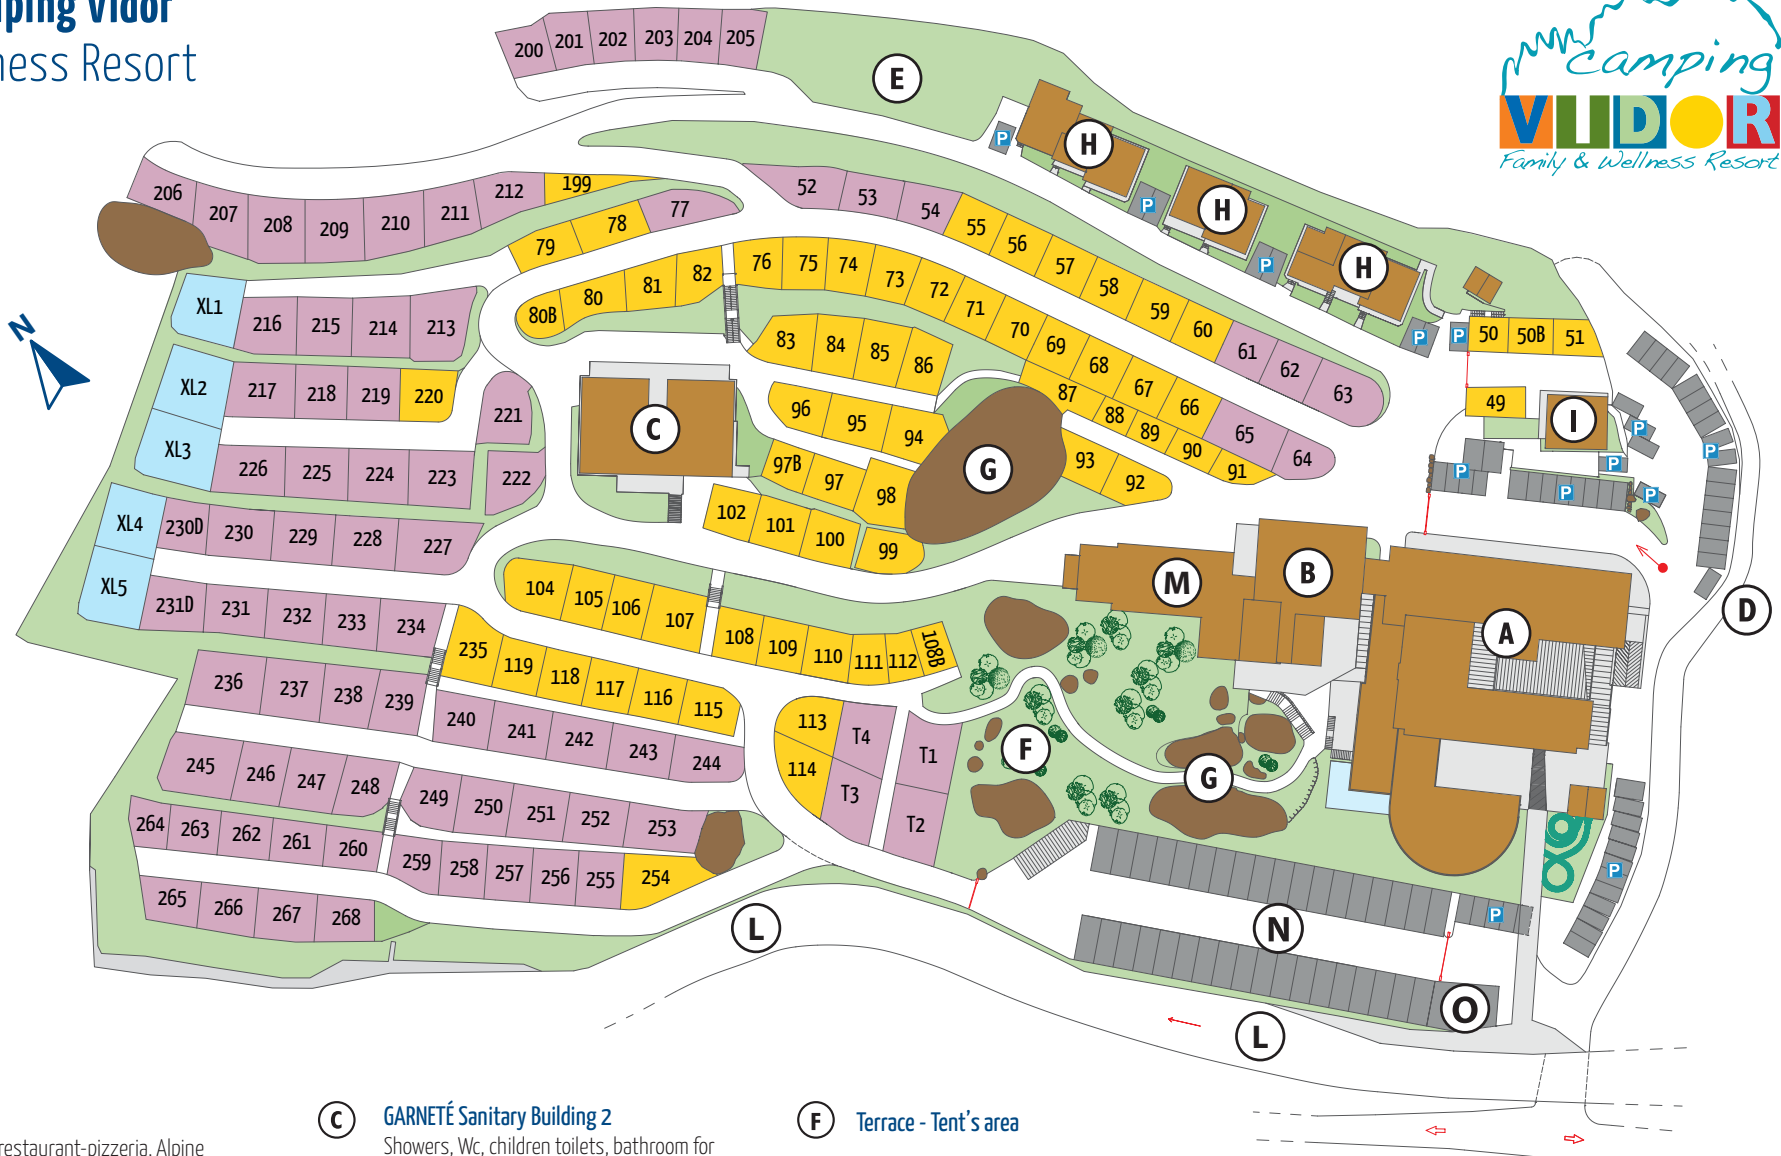

# Resort Map Camping Vidor

## Family & Wellness Resort

### Legenda

- Comfort pitches
- Maxi comfort pitches
- Luxury pitches XL

- |   |   |   |
|---|---|---|
| <p><b>(A)</b> <b>Multipurpose building</b><br/>Reception, bar, market, restaurant-pizzeria, Alpine Spa Aquapark, Wellness &amp; Beauty, KinderParadies Indoor &amp; playrooms, cinema, garage, bedrooms.</p>        | <p><b>(C)</b> <b>GARNÉTÉ Sanitary Building 2</b><br/>Showers, Wc, children toilets, bathroom for disabled people, laundry, dishwashing room, dogs bathroom.</p> | <p><b>(F)</b> <b>Terrace - Tent's area</b></p>  |
| <p><b>(B)</b> <b>PRADÉL Sanitary Building 1</b><br/>Showers, Wc, children toilets, bathroom for disabled people, laundry, dishwashing room, private bathrooms, ski-room, bike-room, apartments A1-A4, bedrooms.</p> | <p><b>(D)</b> <b>Zona Ecologica</b><br/>Garbage containers</p>  | <p><b>(G)</b> <b>Natural climbing walls</b></p>   |
| <p><b>(E)</b> <b>KINDERPARADIES Playground</b></p>  | <p><b>(L)</b> <b>Ski slope</b></p>  | <p><b>(H)</b> <b>Chalet</b></p> <p><b>(I)</b> <b>"La Baita" Apartments A5-A6</b></p> <p><b>(M)</b> <b>Luxury</b><br/>Luxury Lodges 2/4 and 4/6<br/>Luxury private bathrooms<br/>Bedrooms - Private Spa</p> <p><b>(N)</b> <b>Camper Stop</b></p> <p><b>(O)</b> <b>Camper service</b></p> |