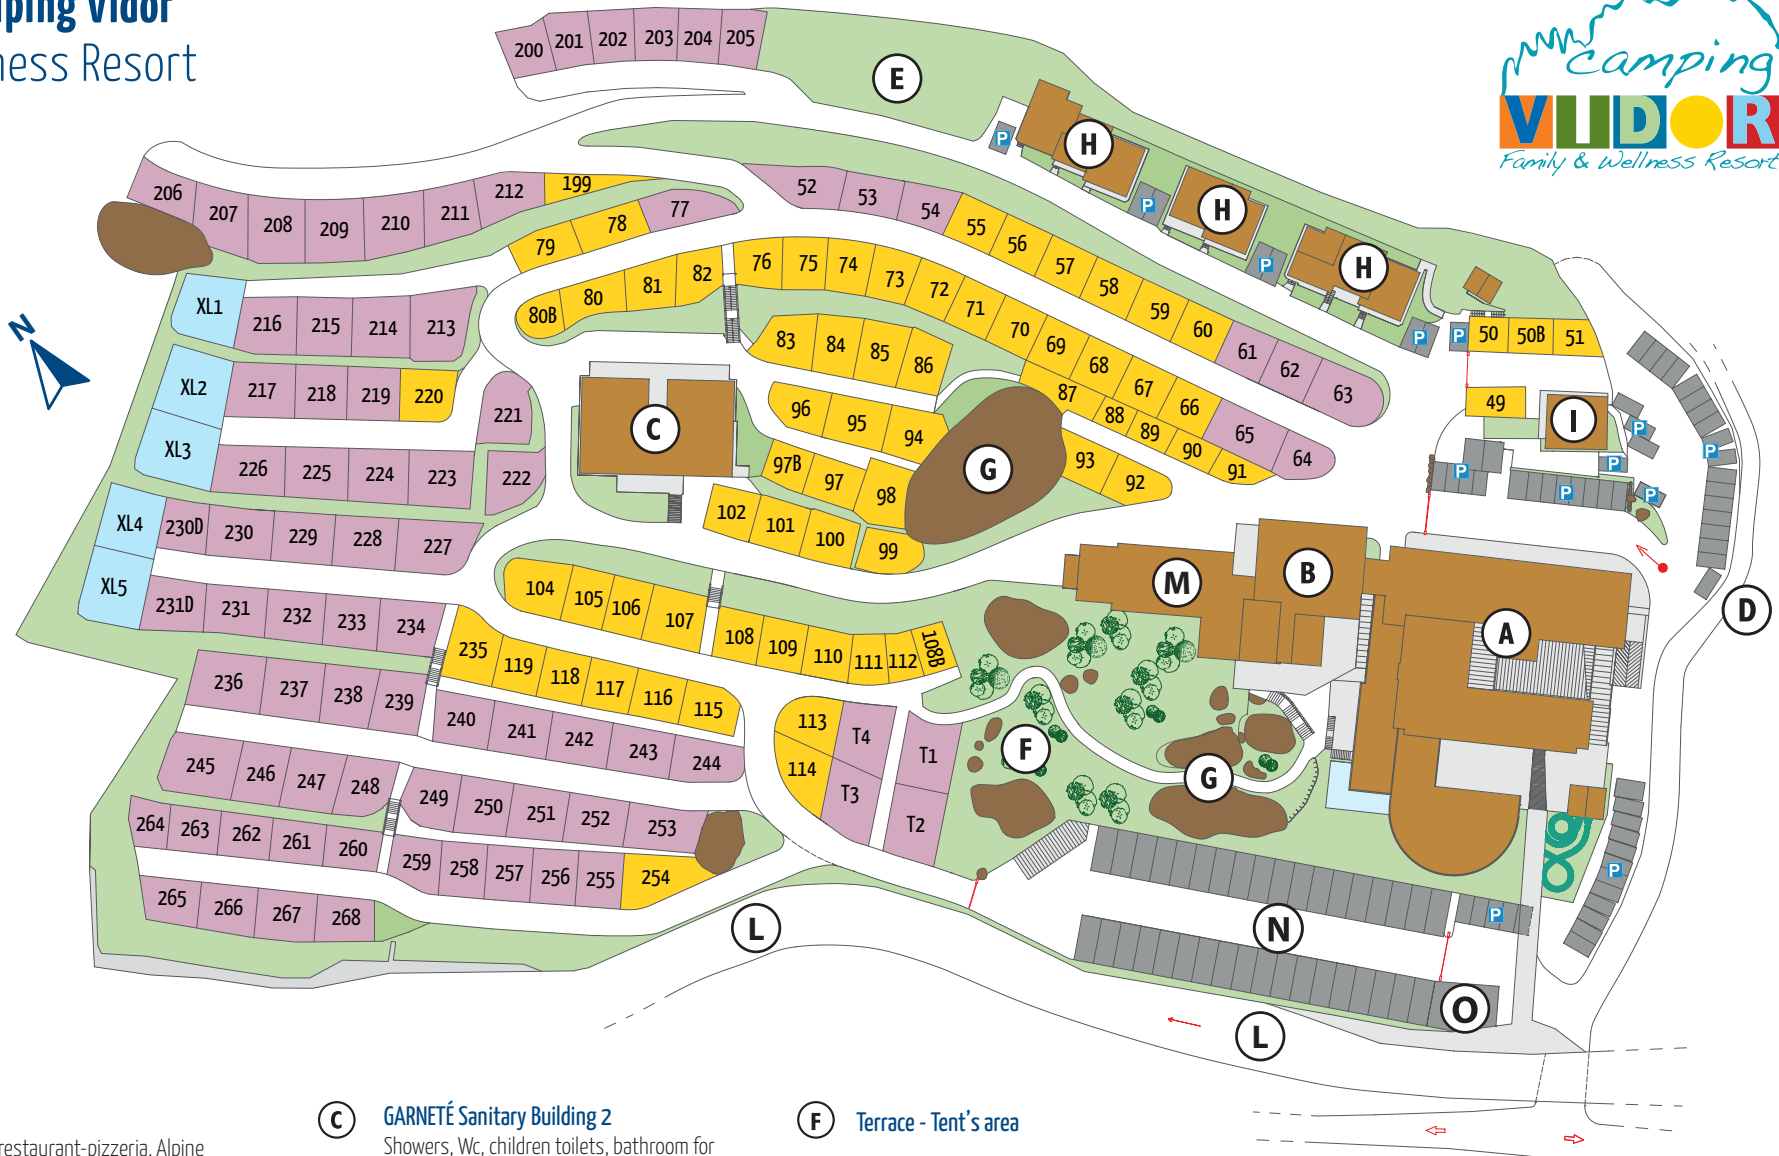

Resort Map Camping Vidor

Family & Wellness Resort

Legenda

- Comfort pitches
- Maxi comfort pitches
- Luxury pitches XL

- | | | |
|---|---|---|
| <p>(A) Multipurpose building
Reception, bar, market, restaurant-pizzeria, Alpine Spa Aquapark, Wellness & Beauty, KinderParadies Indoor & playrooms, cinema, garage, bedrooms.</p> | <p>(C) GARNÉTÉ Sanitary Building 2
Showers, Wc, children toilets, bathroom for disabled people, laundry, dishwashing room, dogs bathroom.</p> | <p>(F) Terrace - Tent's area</p> |
| <p>(B) PRADÉL Sanitary Building 1
Showers, Wc, children toilets, bathroom for disabled people, laundry, dishwashing room, private bathrooms, ski-room, bike-room, apartments A1-A4, bedrooms.</p> | <p>(D) Zona Ecologica
Garbage containers</p> | <p>(G) Natural climbing walls</p> |
| <p>(E) KINDERPARADIES Playground</p> | <p>(H) Chalet</p> | <p>(I) "La Baita" Apartments A5-A6</p> |
| | <p>(L) Ski slope</p> | <p>(M) Luxury
Luxury Lodges 2/4 and 4/6
Luxury private bathrooms
Bedrooms - Private Spa</p> |
| | | <p>(N) Camper Stop</p> |
| | | <p>(O) Camper service</p> |